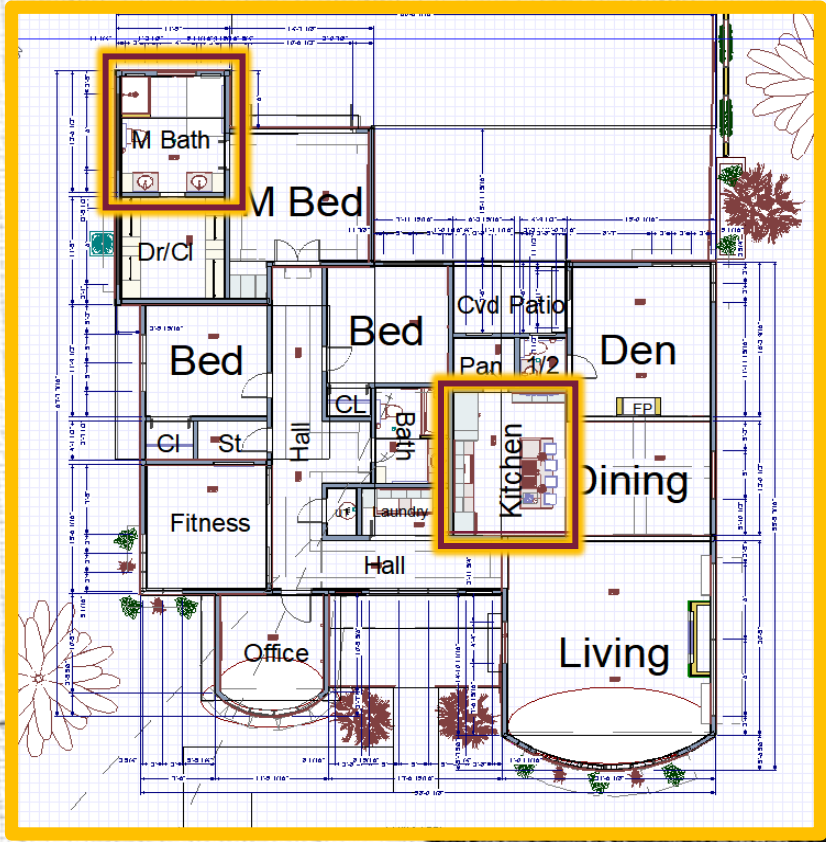

Designed By: Jerod Williams

2877 sqft
Model Info

Day View

Night view

Construction Overview

Interior Synapsis

Interior Synapsis