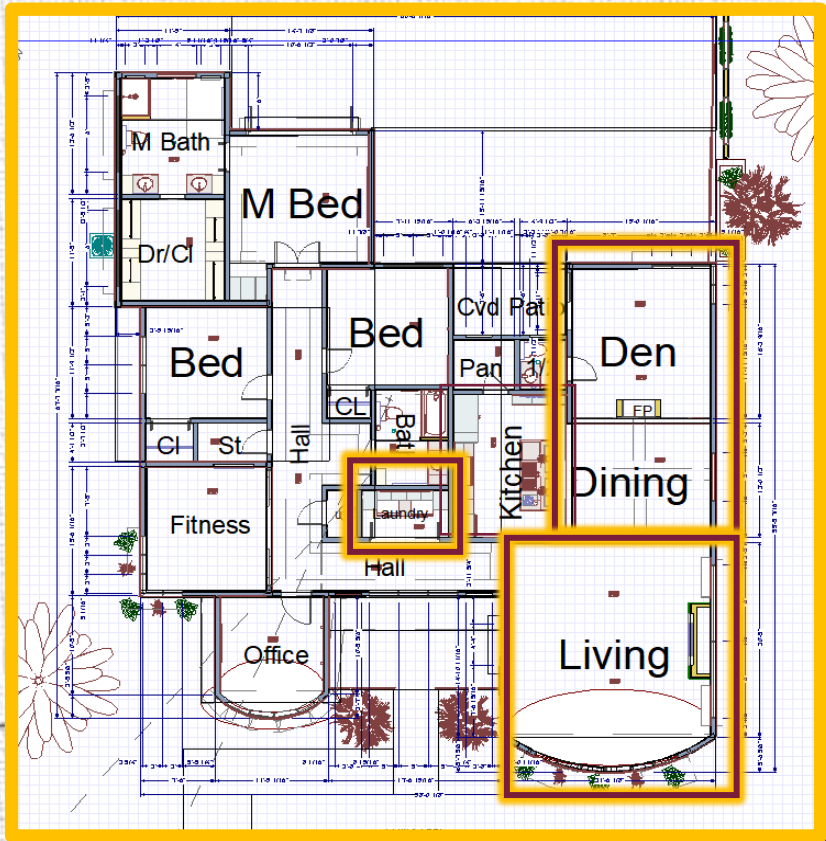

Designed By: Jerod Williams

2877 sqft
Model Info

Day View

Night view

Construction Overview

Interior Synapsis

Interior Synapsis