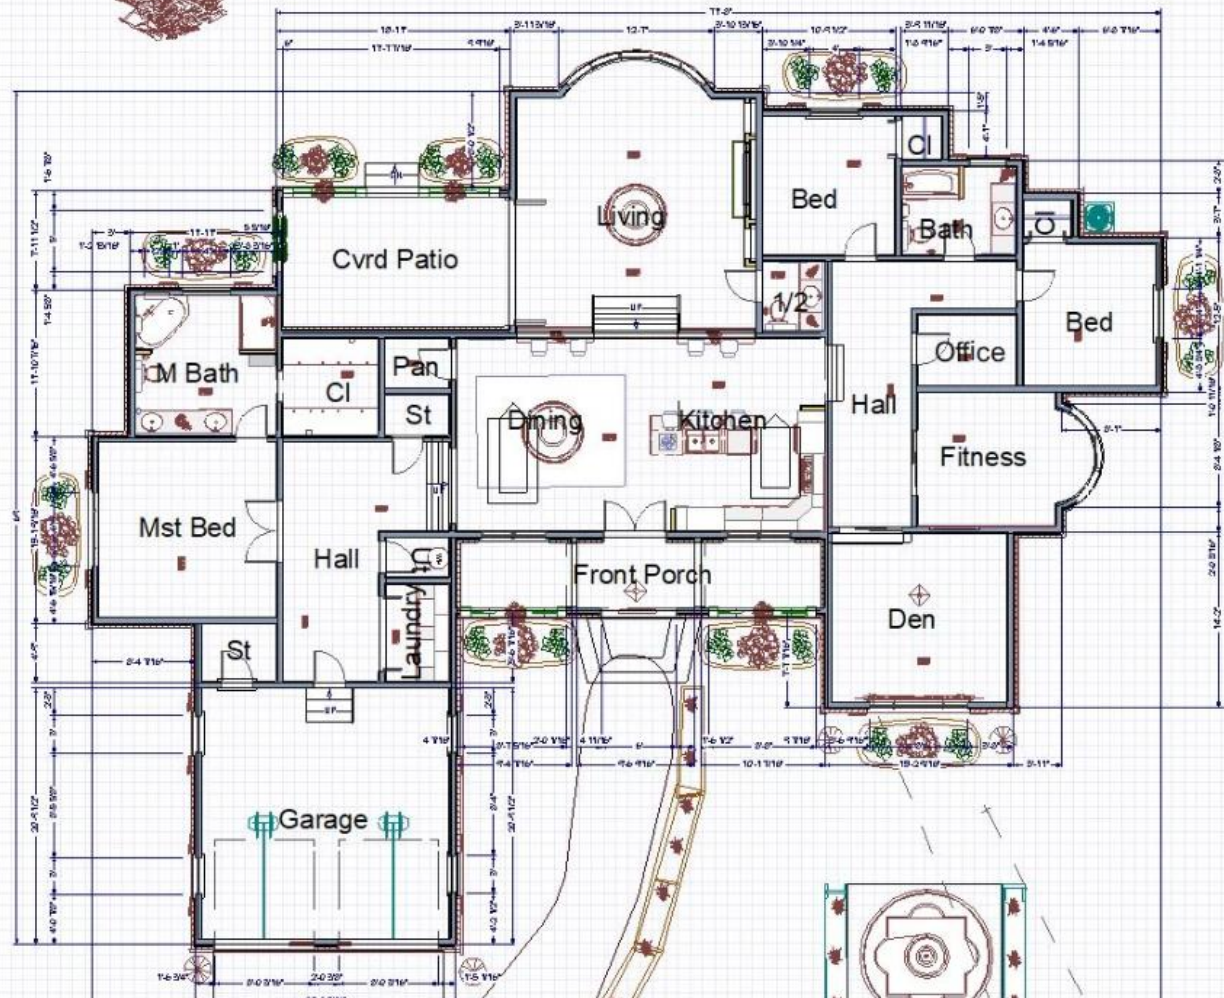

# 2766 Sqft Model Info

Designed By: Jerod Williams

Subtitle

# FLOOR PLAN

# Day View

# Interior Overview

Great Room