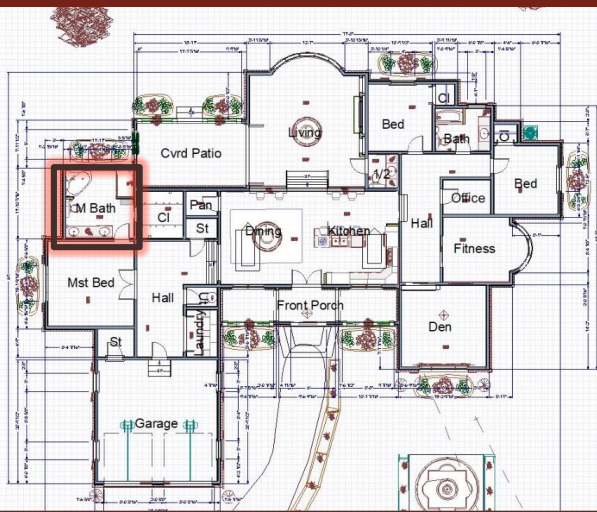

# 2766 Sqft Model Info

Designed By: Jerod Williams

Subtitle

# FLOOR PLAN

# Interior Overview

Great Room

# Interior Overview

Master Bath