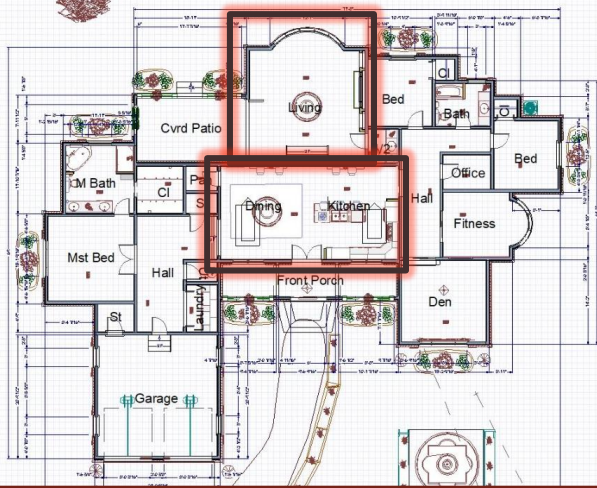

# 2766 Sqft Model Info

Designed By: Jerod Williams

Subtitle

# FLOOR PLAN

# Day View

# Interior Overview

Great Room