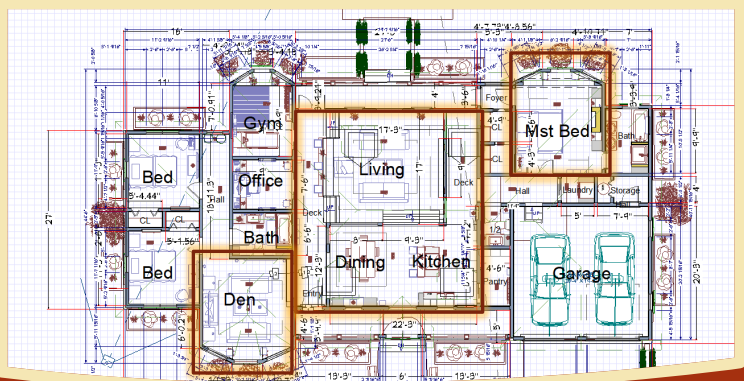

2350 Sqft Home Model

Designed By: Jerod Williams

FLOOR PLAN

2350 Square Feet Home Model 2022

Day View

2350 Square Feet Home Model 2022

Night view

2350 Square Feet Home Model 2022

Construction Overview

3350 Square Feet Home Model 2022

Interior Overview

Mst Bed

Den

2350 Square Feet Home Model 2022

Great Room