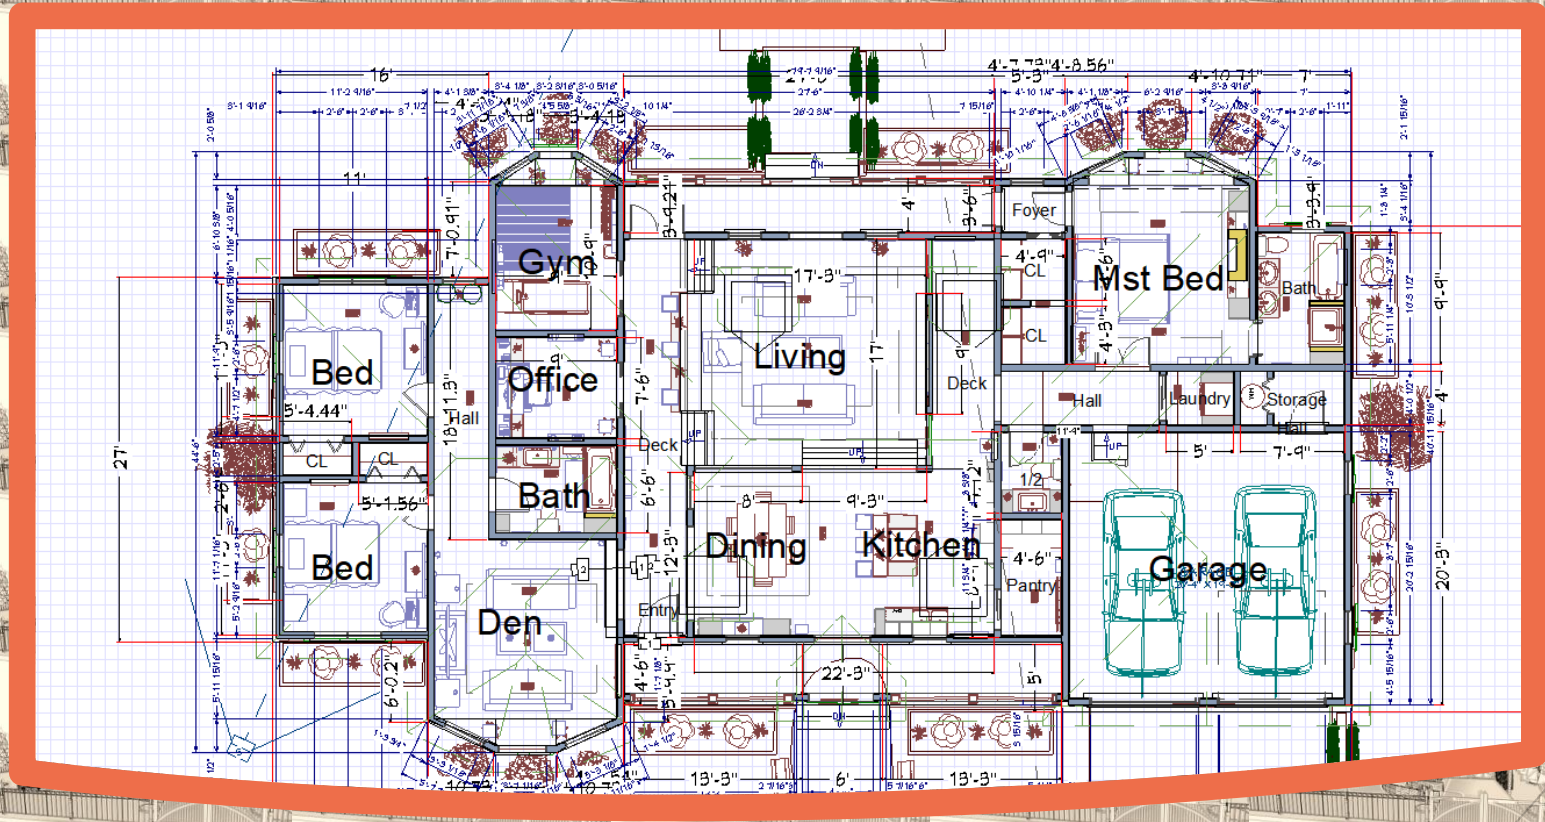

2350 Sqft Home Model

Designed By: Jerod Williams

FLOOR PLAN

2350 Square Feet Home Model 2022

Day View

2350 Square Feet Home Model 2022

Night view

2350 Square Feet Home Model 2022

Construction Overview

3350 Square Feet Home Model 2022

Interior Overview

Mst Bed

Den

2350 Square Feet Home Model 2022

Great Room