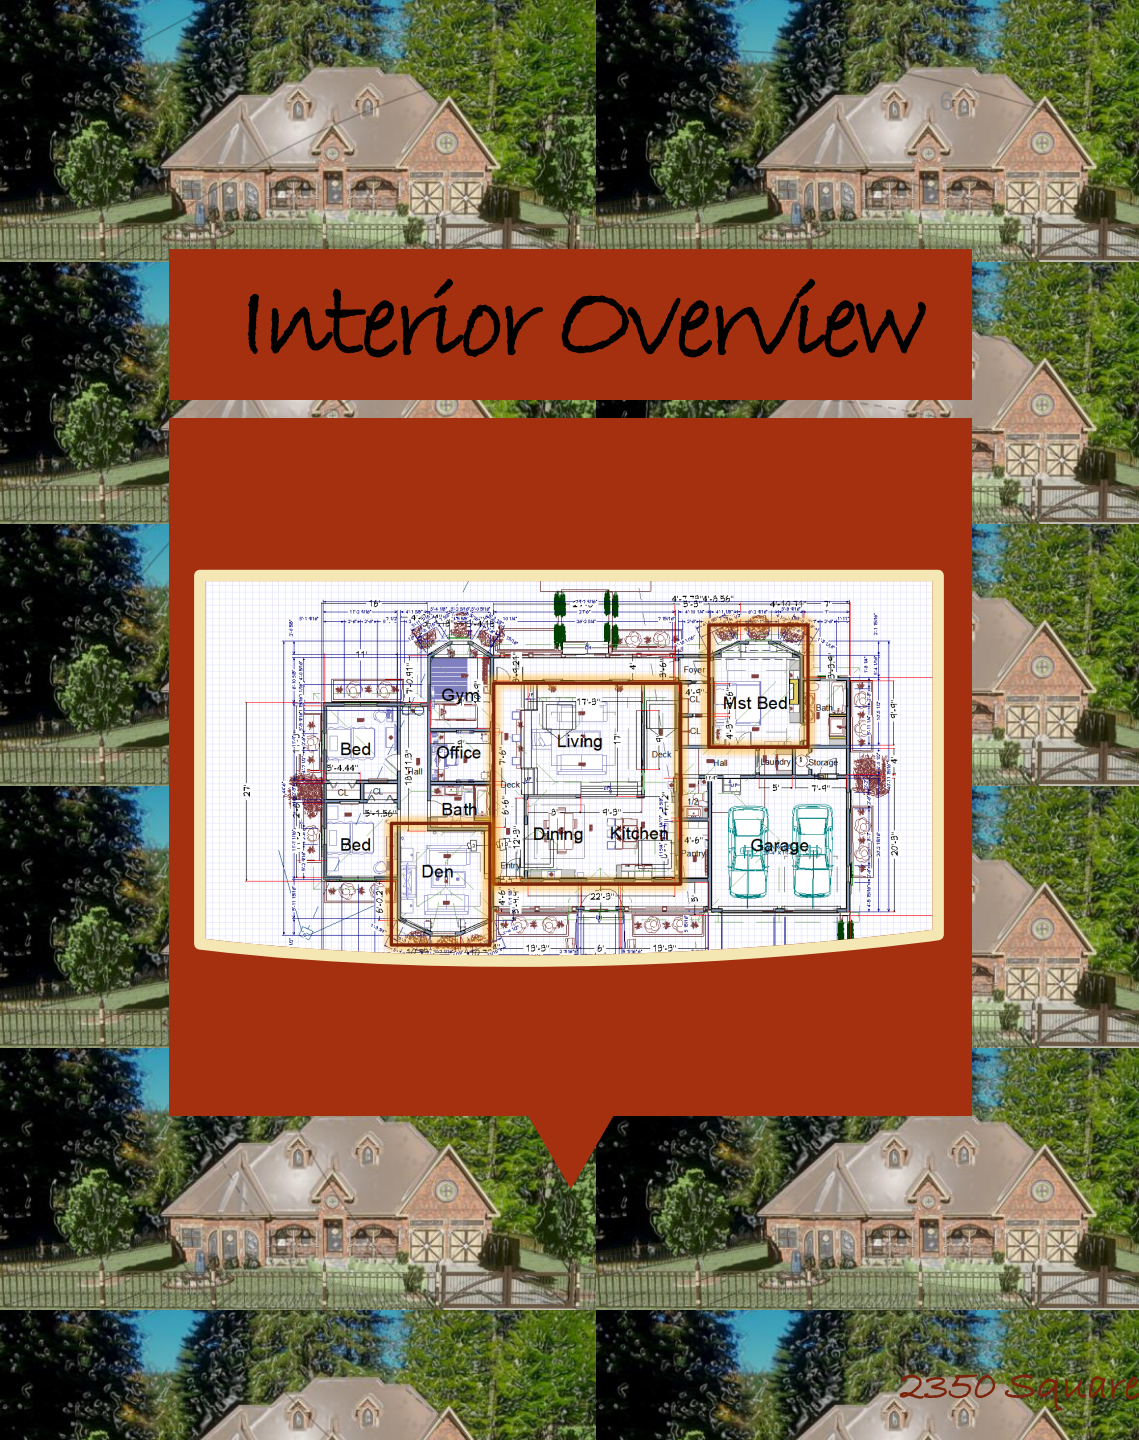

2350 Sqft Home Model

Designed By: Jerod Williams

FLOOR PLAN

2350 Square Feet Home Model 2022

Day View

2350 Square Feet Home Model 2022

Night view

2350 Square Feet Home Model 2022

Construction Overview

3350 Square Feet Home Model 2022

Interior Overview

Mst Bed

Den

2350 Square Feet Home Model 2022

Great Room