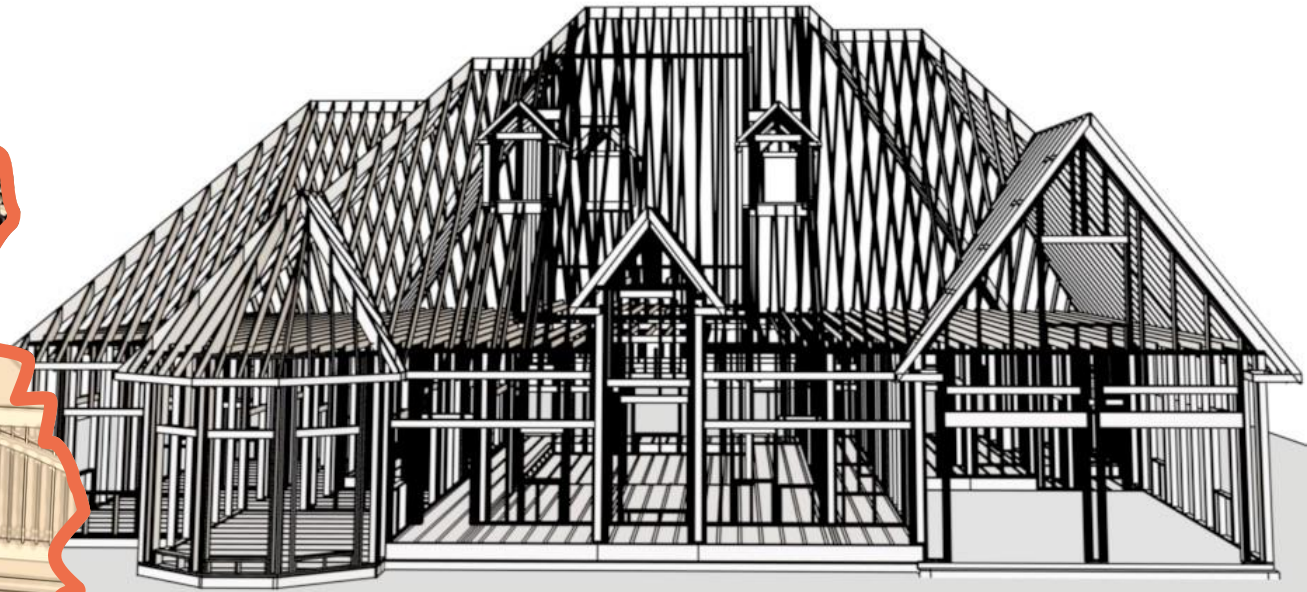

2350 Sqft Home Model

Designed By: Jerod Williams

FLOOR PLAN

2350 Square Feet Home Model 2022

Day View

2350 Square Feet Home Model 2022

Night view

2350 Square Feet Home Model 2022

Construction Overview

3350 Square Feet Home Model 2022

Interior Overview

Mst Bed

Den

2350 Square Feet Home Model 2022

Great Room