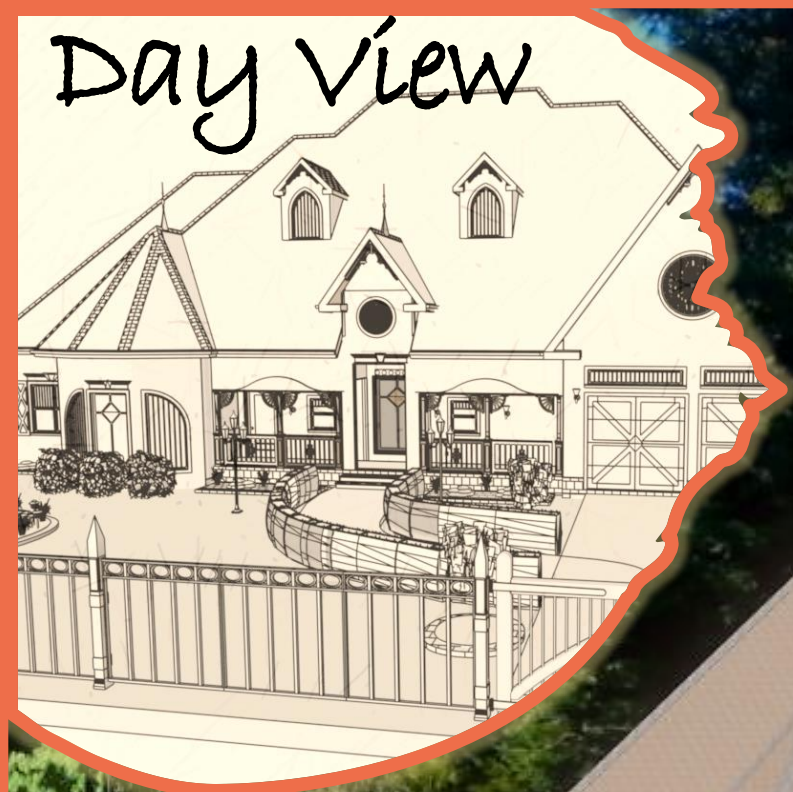

2350 Sqft Home Model

Designed By: Jerod Williams

FLOOR PLAN

2350 Square Feet Home Model 2022

Day View

2350 Square Feet Home Model 2022

Night view

2350 Square Feet Home Model 2022

Construction Overview

3350 Square Feet Home Model 2022

Interior Overview

Mst Bed

Den

2350 Square Feet Home Model 2022

Great Room