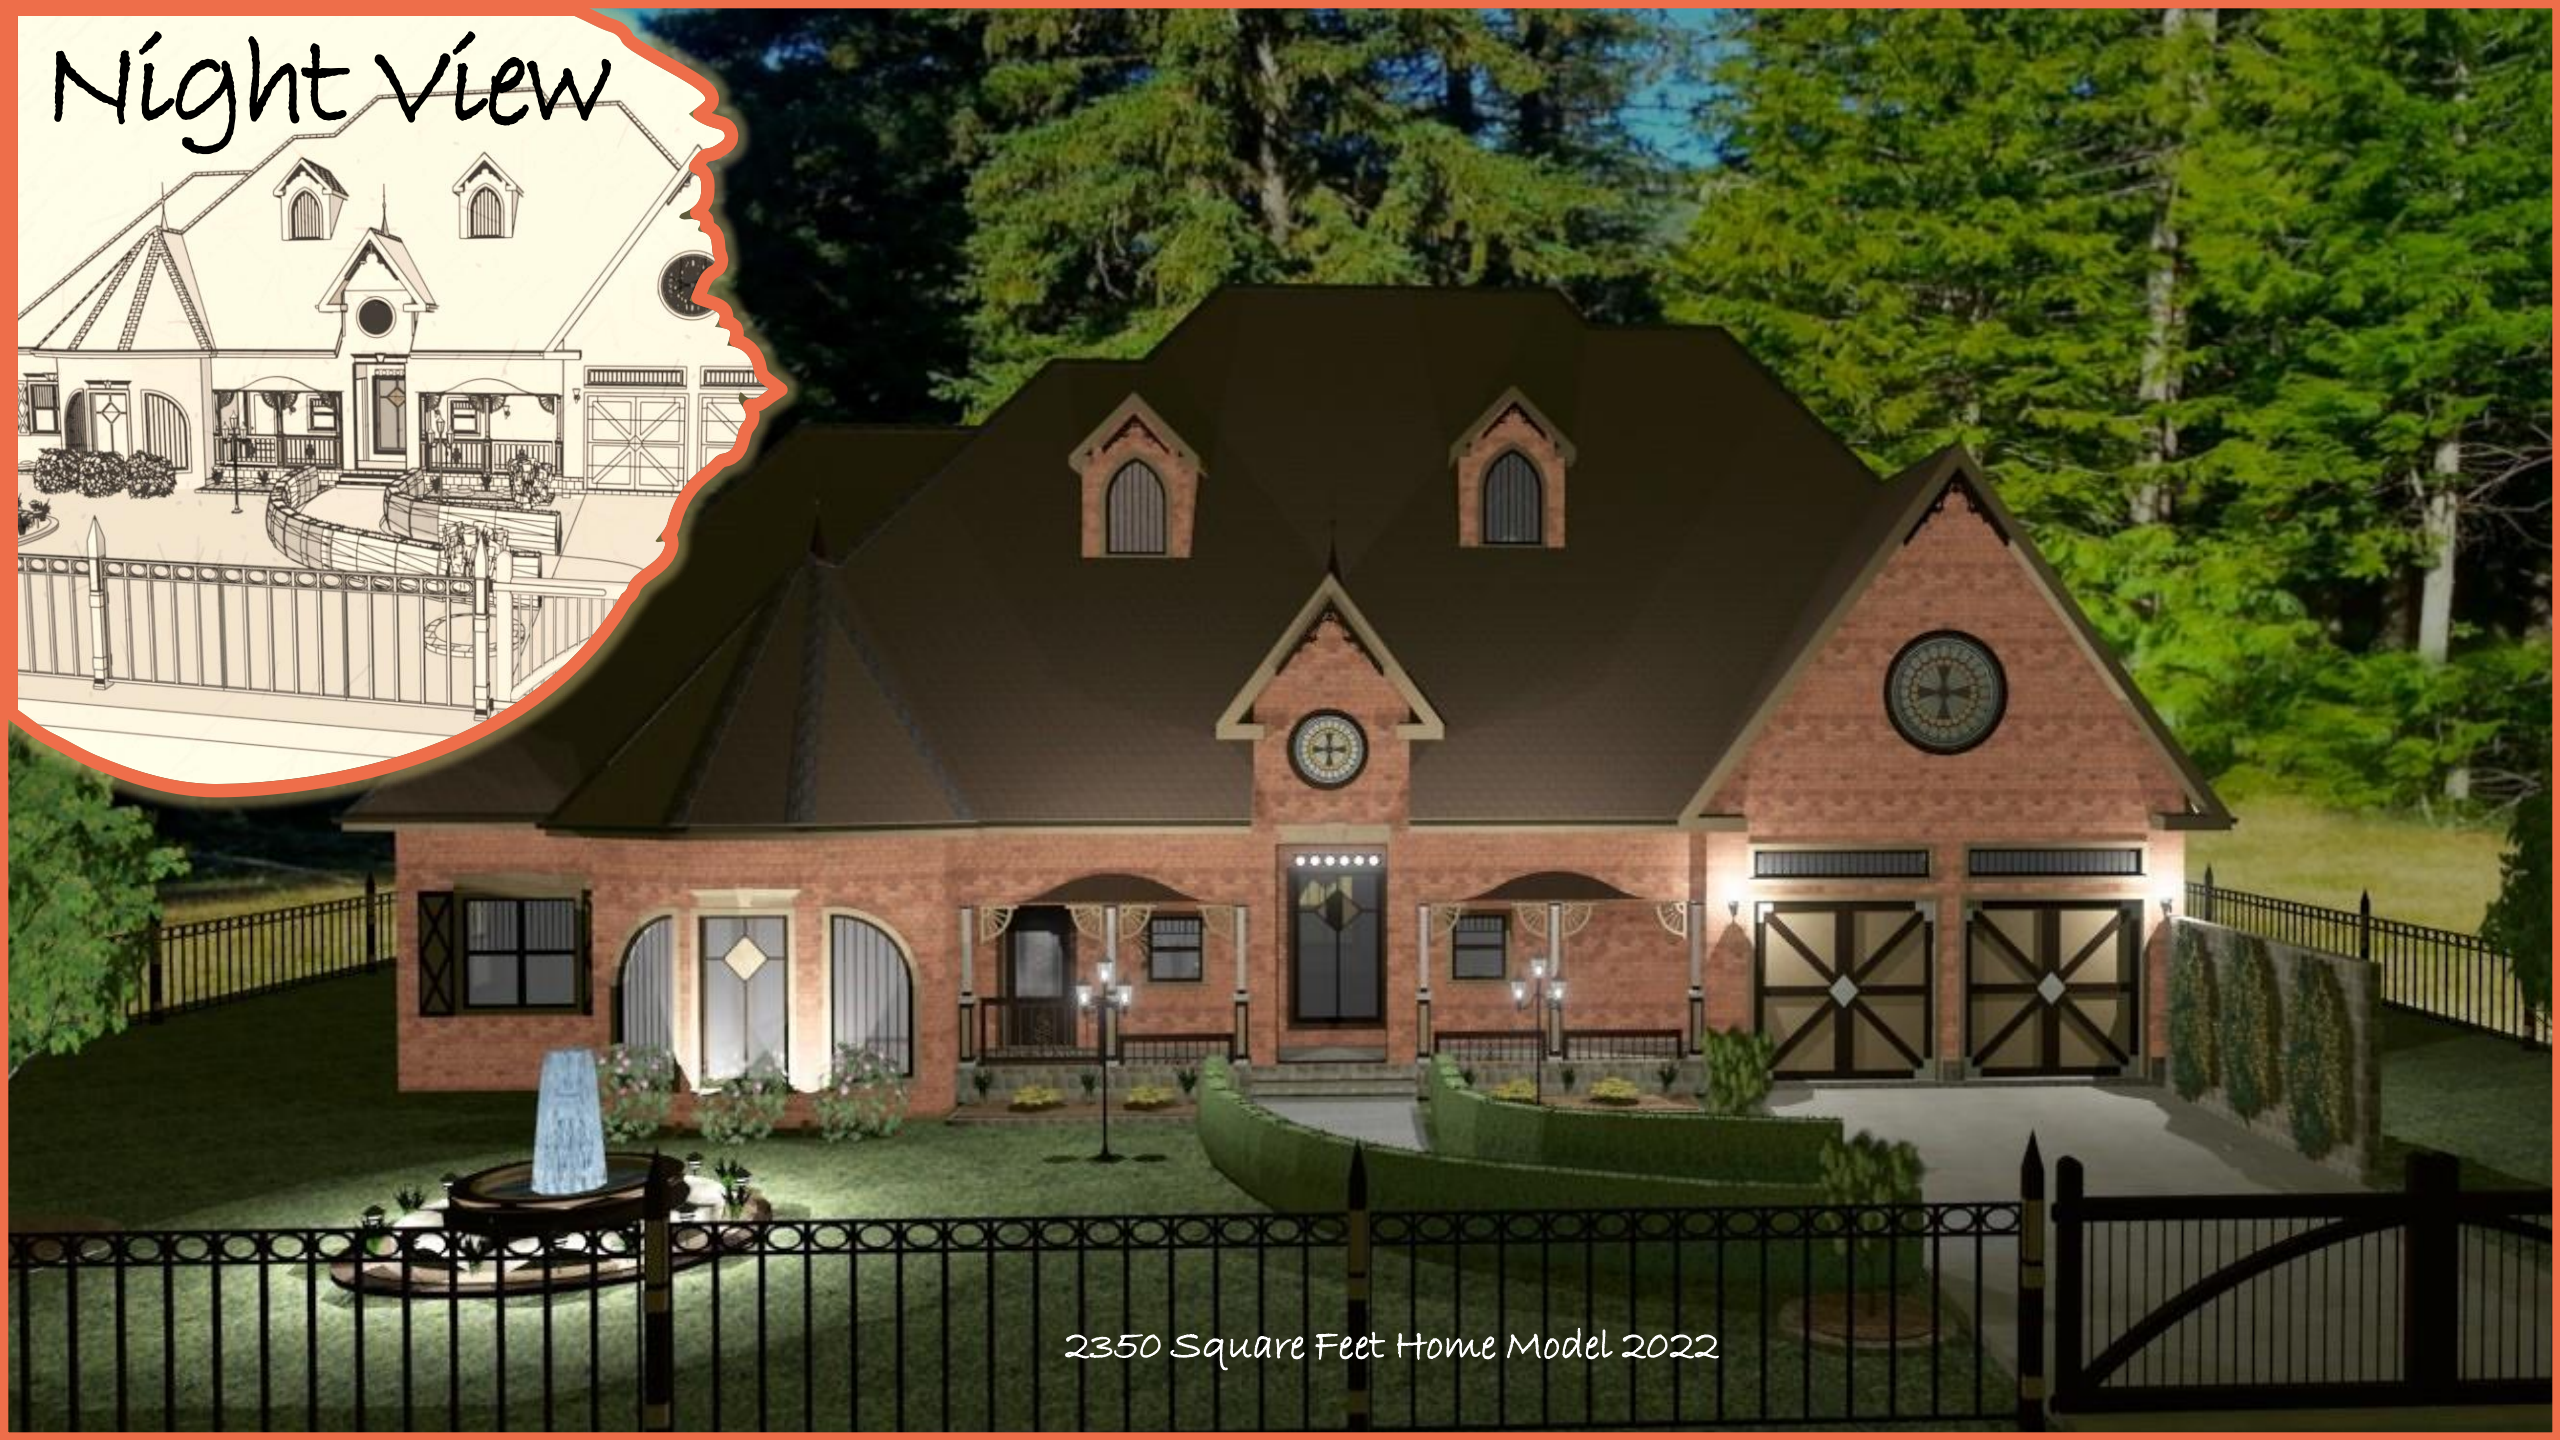

2350 Sqft Home Model

Designed By: Jerod Williams

FLOOR PLAN

2350 Square Feet Home Model 2022

Day View

2350 Square Feet Home Model 2022

Night view

2350 Square Feet Home Model 2022

Construction Overview

3350 Square Feet Home Model 2022

Interior Overview

Mst Bed

Den

2350 Square Feet Home Model 2022

Great Room