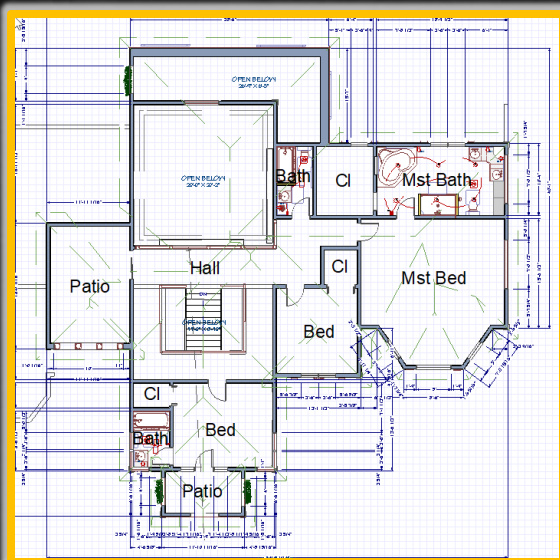

Designed By: Jerod Williams

5BR/3Bath

1st Floor

2nd Floor

3223 Square Feet Model

Designed By: Jerod Williams

4BR/3Bath

Floor Plan

3283 Square Feet Model

Designed By: Jerod Williams

3BR/3Bath

1st Floor

2nd Floor

5098 Square Feet Model

Designed By: Jerod Williams

4BR/4Bath

1st Floor

2nd Floor

3798 Square Feet Model

Designed By: Jerod Williams

4BR/2.5 Bath

1st Floor

2nd Floor

4828 Square Feet Model

Designed By: Jerod Williams

5BR/3 Bath

1st Floor

2nd Floor

4817 Square Feet Model

Designed By: Jerod Williams

4BR/4Bath

1st Floor