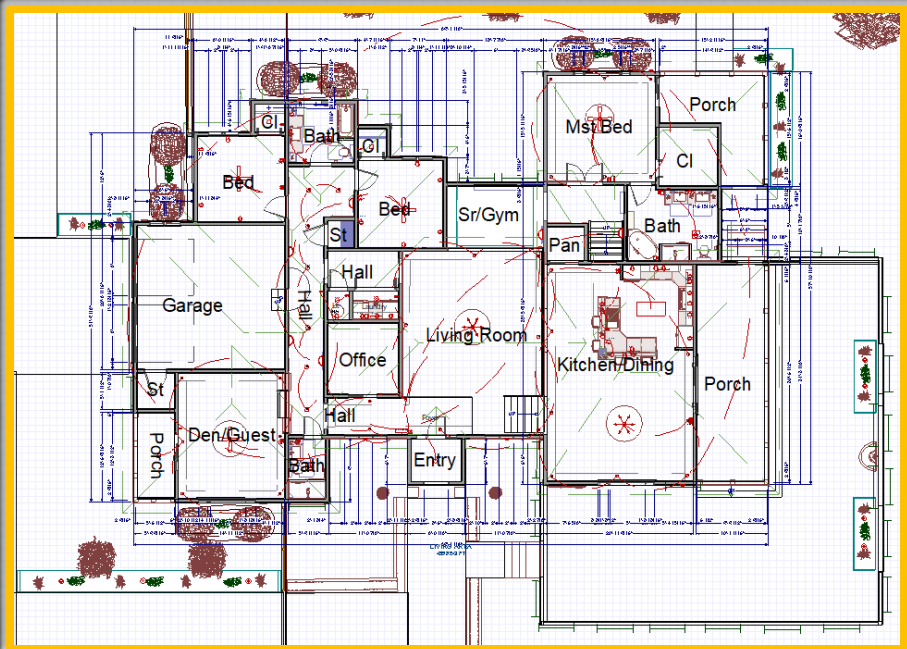

1st Floor

2nd Floor

6788 Square Feet Model

Designed By: Jerod Williams

5BR/3Bath

1st Floor

2nd Floor

7283 Square Feet Model

Designed By: Jerod Williams

5BR/3Bath

1st Floor

2nd Floor

3223 Square Feet Model

Designed By: Jerod Williams

4BR/3Bath

Floor Plan

3283 Square Feet Model

Designed By: Jerod Williams

3BR/3Bath

1st Floor

2nd Floor

5098 Square Feet Model

Designed By: Jerod Williams

4BR/4Bath

1st Floor

2nd Floor

3798 Square Feet Model

Designed By: Jerod Williams

4BR/2.5 Bath

1st Floor

2nd Floor

4828 Square Feet Model