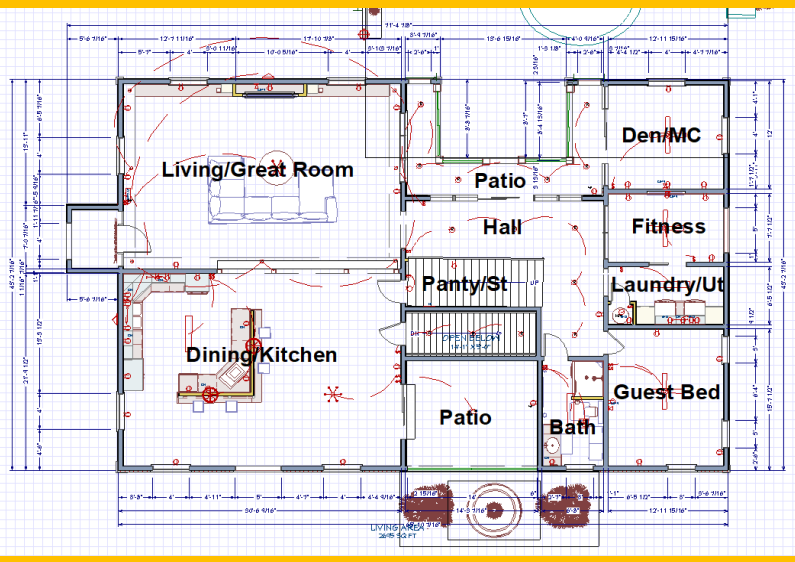

3283 Square Feet Model

Designed By: Jerod Williams

3BR/3Bath

1st Floor

2nd Floor

5098 Square Feet Model

Designed By: Jerod Williams

4BR/4Bath

1st Floor

2nd Floor

3798 Square Feet Model

Designed By: Jerod Williams

4BR/2.5 Bath

1st Floor

2nd Floor

4828 Square Feet Model

Designed By: Jerod Williams

5BR/3 Bath

1st Floor

2nd Floor

4817 Square Feet Model

Designed By: Jerod Williams

4BR/4Bath

1st Floor

2nd Floor

5095 Square Feet Model

Designed By: Jerod Williams

5BR/4Bath