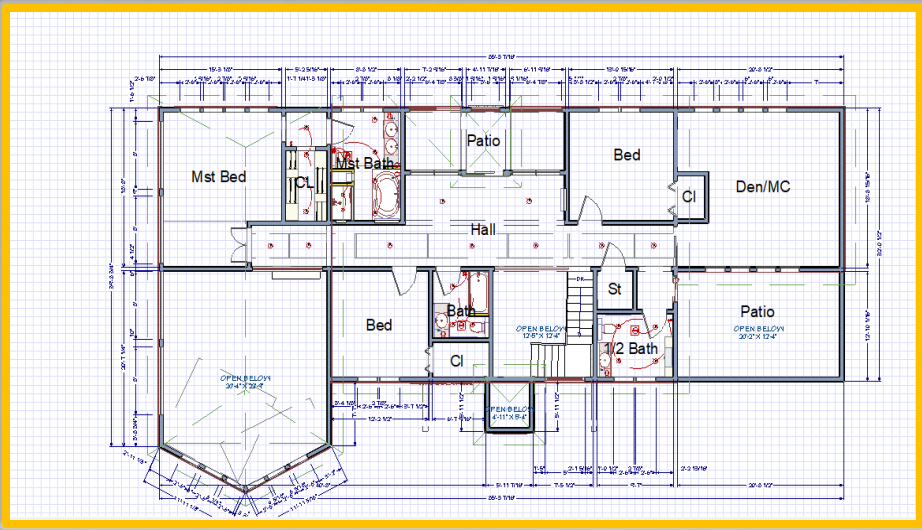

3283 Square Feet Model

Designed By: Jerod Williams

3BR/3Bath

1st Floor

2nd Floor

5098 Square Feet Model

Designed By: Jerod Williams

4BR/4Bath

1st Floor

2nd Floor

3798 Square Feet Model

Designed By: Jerod Williams

4BR/2.5 Bath

1st Floor

2nd Floor

4828 Square Feet Model

Designed By: Jerod Williams

5BR/3 Bath

1st Floor

2nd Floor

4817 Square Feet Model

Designed By: Jerod Williams

4BR/4Bath

1st Floor

2nd Floor

5095 Square Feet Model

Designed By: Jerod Williams

5BR/4Bath