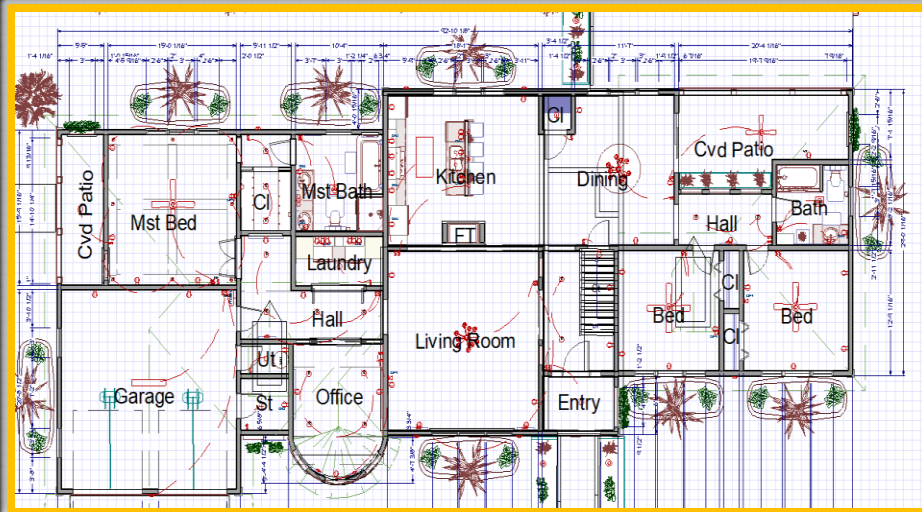

1st Floor

2nd Floor

6788 Square Feet Model

Designed By: Jerod Williams

5BR/3Bath

1st Floor

2nd Floor

7283 Square Feet Model

Designed By: Jerod Williams

5BR/3Bath

1st Floor

2nd Floor

3223 Square Feet Model

Designed By: Jerod Williams

4BR/3Bath

Floor Plan

1st Floor

2nd Floor

3798 Square Feet Model

Designed By: Jerod Williams

4BR/2.5 Bath

1st Floor

2nd Floor

4828 Square Feet Model

2nd Floor

5095 Square Feet Model

Designed By: Jerod Williams

5BR/4Bath