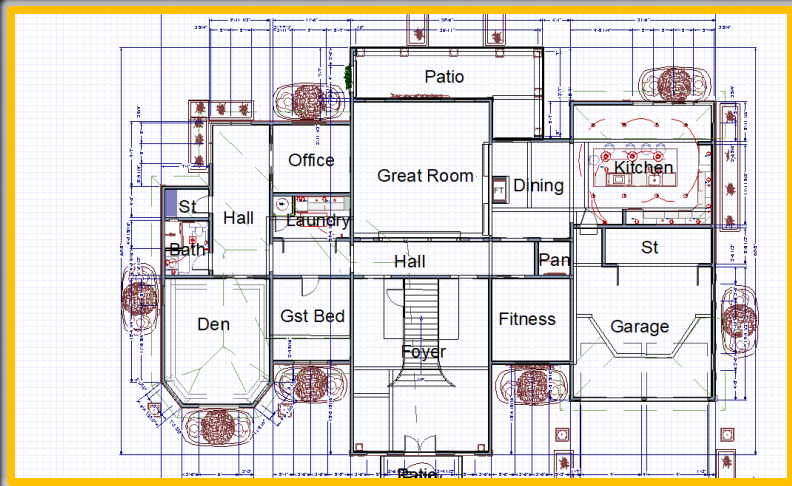

1st Floor

2nd Floor

6788 Square Feet Model

Designed By: Jerod Williams

5BR/3Bath

1st Floor

2nd Floor

7283 Square Feet Model

Designed By: Jerod Williams

5BR/3Bath

1st Floor

2nd Floor

3223 Square Feet Model

Designed By: Jerod Williams

4BR/3Bath

Floor Plan

3283 Square Feet Model

Designed By: Jerod Williams

3BR/3Bath

1st Floor

2nd Floor

5098 Square Feet Model

Designed By: Jerod Williams

4BR/4Bath

1st Floor

2nd Floor

3798 Square Feet Model

Designed By: Jerod Williams

4BR/2.5 Bath

1st Floor

2nd Floor

4828 Square Feet Model