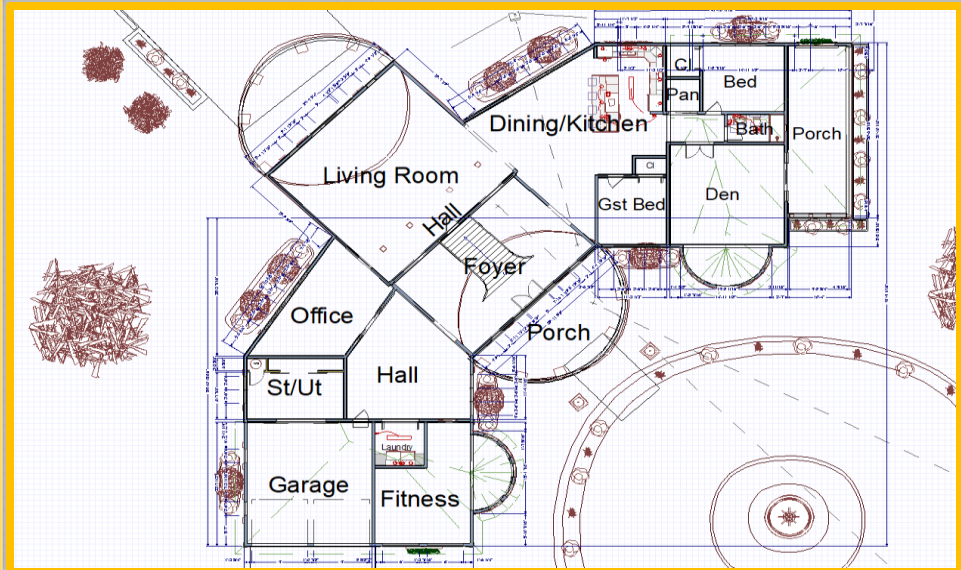

1st Floor

2nd Floor

6788 Square Feet Model

Designed By: Jerod Williams

5BR/3Bath

1st Floor

2nd Floor

7283 Square Feet Model

Designed By: Jerod Williams

5BR/3Bath

1st Floor

2nd Floor

3223 Square Feet Model

Designed By: Jerod Williams

4BR/3Bath

Floor Plan

3283 Square Feet Model

Designed By: Jerod Williams

3BR/3Bath

1st Floor

2nd Floor

5098 Square Feet Model

Designed By: Jerod Williams

4BR/4Bath

2nd Floor

5095 Square Feet Model

Designed By: Jerod Williams

5BR/4Bath