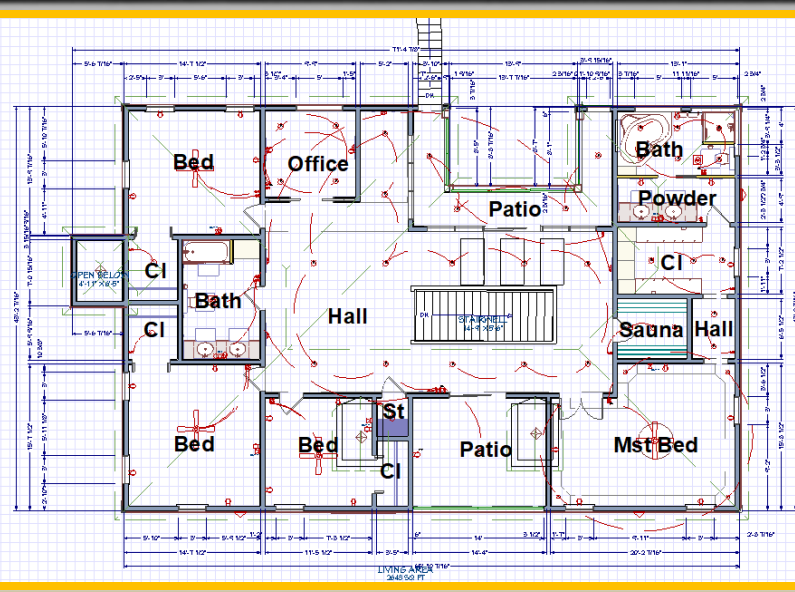

3283 Square Feet Model

Designed By: Jerod Williams

3BR/3Bath

1st Floor

2nd Floor

5098 Square Feet Model

Designed By: Jerod Williams

4BR/4Bath

1st Floor

2nd Floor

3798 Square Feet Model

Designed By: Jerod Williams

4BR/2.5 Bath

1st Floor

2nd Floor

4828 Square Feet Model

Designed By: Jerod Williams

5BR/3 Bath

1st Floor

2nd Floor

4817 Square Feet Model

Designed By: Jerod Williams

4BR/4Bath

1st Floor

2nd Floor

5095 Square Feet Model

Designed By: Jerod Williams

5BR/4Bath