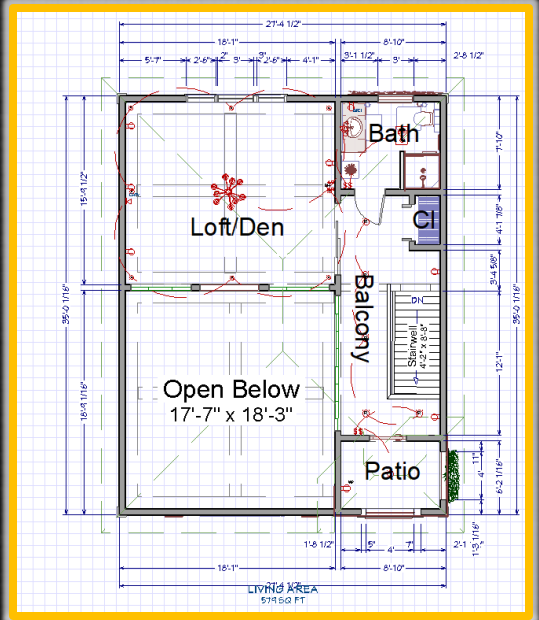

1st Floor

2nd Floor

6788 Square Feet Model

Designed By: Jerod Williams

5BR/3Bath

1st Floor

2nd Floor

7283 Square Feet Model

Designed By: Jerod Williams

5BR/3Bath

1st Floor

2nd Floor

3223 Square Feet Model

Designed By: Jerod Williams

4BR/3Bath

Floor Plan

3283 Square Feet Model

Designed By: Jerod Williams

3BR/3Bath

1st Floor

2nd Floor

5098 Square Feet Model

Designed By: Jerod Williams

4BR/4Bath

1st Floor

2nd Floor

3798 Square Feet Model

Designed By: Jerod Williams

4BR/2.5 Bath

1st Floor

2nd Floor

4828 Square Feet Model