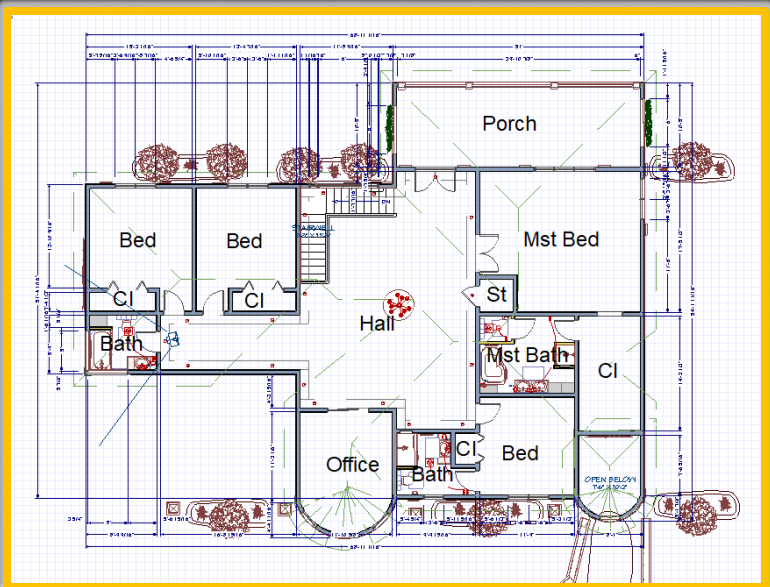

1st Floor

2nd Floor

3798 Square Feet Model

Designed By: Jerod Williams

4BR/2.5 Bath

1st Floor

2nd Floor

4828 Square Feet Model

Designed By: Jerod Williams

5BR/3 Bath

1st Floor

2nd Floor

4817 Square Feet Model

Designed By: Jerod Williams

4BR/4Bath

1st Floor

2nd Floor

5095 Square Feet Model

Designed By: Jerod Williams

5BR/4Bath