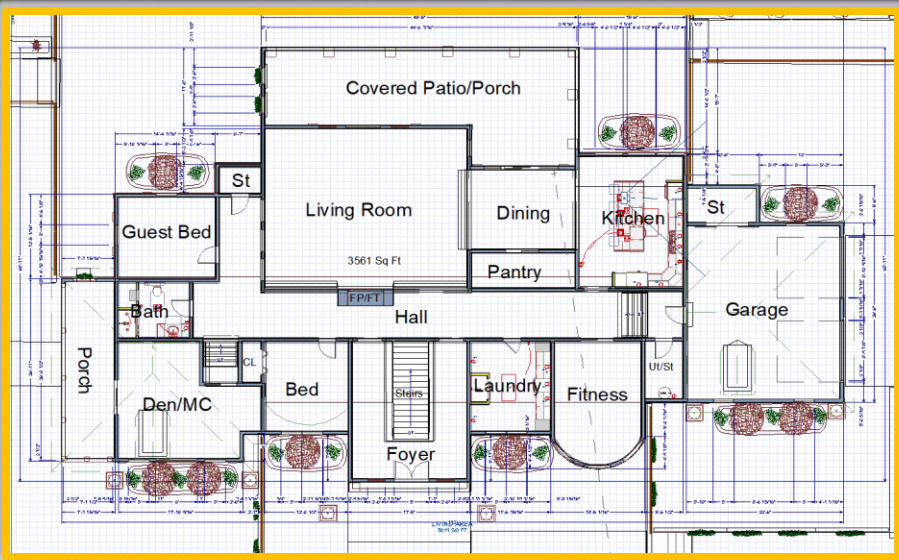

1st Floor

2nd Floor

6788 Square Feet Model

Designed By: Jerod Williams

5BR/3Bath

1st Floor

2nd Floor

7283 Square Feet Model

Designed By: Jerod Williams

5BR/3Bath

1st Floor

2nd Floor

3223 Square Feet Model

Designed By: Jerod Williams

4BR/3Bath

Floor Plan

1st Floor

2nd Floor

3798 Square Feet Model

Designed By: Jerod Williams

4BR/2.5 Bath

1st Floor

2nd Floor

4828 Square Feet Model

2nd Floor

5095 Square Feet Model

Designed By: Jerod Williams

5BR/4Bath