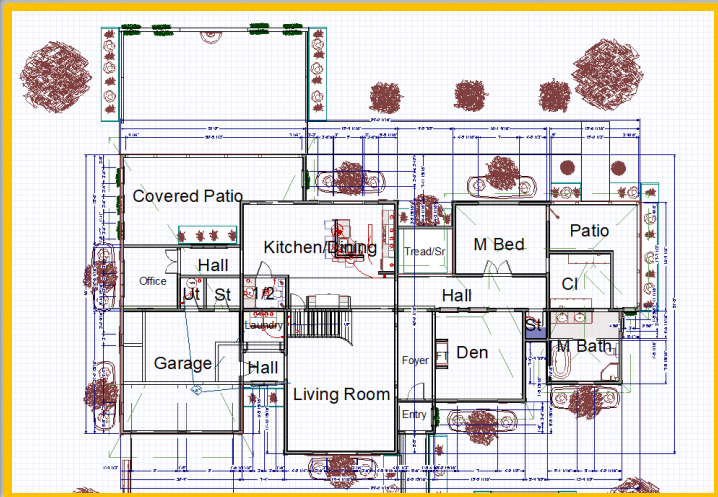

Designed By: Jerod Williams

5BR/3Bath

1st Floor

2nd Floor

3223 Square Feet Model

Designed By: Jerod Williams

4BR/3Bath

Floor Plan

3283 Square Feet Model

Designed By: Jerod Williams

3BR/3Bath

1st Floor

2nd Floor

5098 Square Feet Model

Designed By: Jerod Williams

4BR/4Bath

1st Floor

2nd Floor

3798 Square Feet Model

Designed By: Jerod Williams

4BR/2.5 Bath

1st Floor

2nd Floor

4828 Square Feet Model

2nd Floor

5095 Square Feet Model

Designed By: Jerod Williams

5BR/4Bath