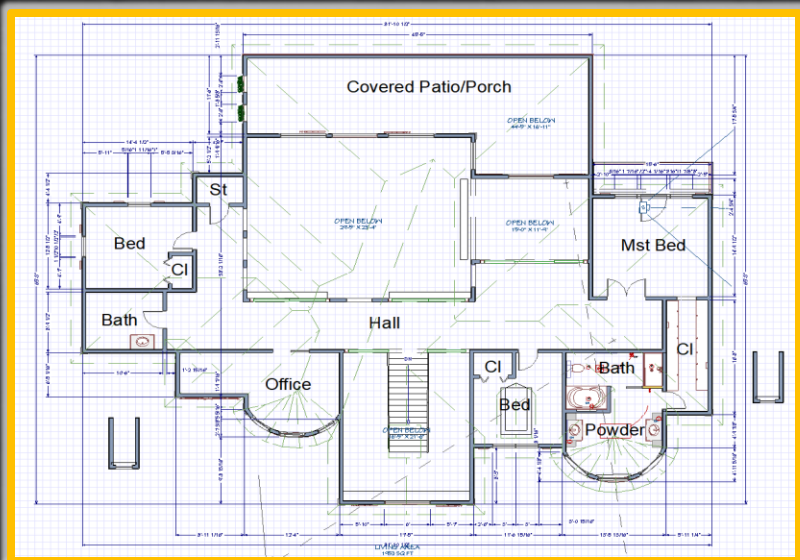

1st Floor

2nd Floor

6788 Square Feet Model

Designed By: Jerod Williams

5BR/3Bath

1st Floor

2nd Floor

7283 Square Feet Model

Designed By: Jerod Williams

5BR/3Bath

1st Floor

2nd Floor

3223 Square Feet Model

Designed By: Jerod Williams

4BR/3Bath

Floor Plan

1st Floor

2nd Floor

3798 Square Feet Model

Designed By: Jerod Williams

4BR/2.5 Bath

1st Floor

2nd Floor

4828 Square Feet Model

2nd Floor

5095 Square Feet Model

Designed By: Jerod Williams

5BR/4Bath