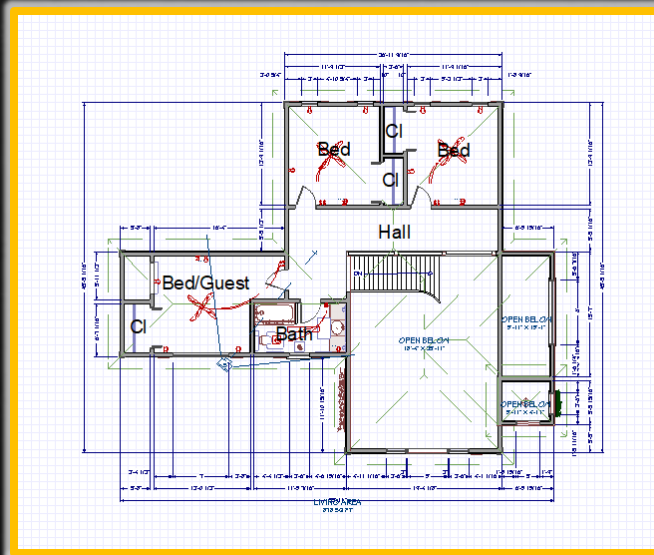

Designed By: Jerod Williams

5BR/3Bath

1st Floor

2nd Floor

3223 Square Feet Model

Designed By: Jerod Williams

4BR/3Bath

Floor Plan

3283 Square Feet Model

Designed By: Jerod Williams

3BR/3Bath

1st Floor

2nd Floor

5098 Square Feet Model

Designed By: Jerod Williams

4BR/4Bath

1st Floor

2nd Floor

3798 Square Feet Model

Designed By: Jerod Williams

4BR/2.5 Bath

1st Floor

2nd Floor

4828 Square Feet Model

2nd Floor

5095 Square Feet Model

Designed By: Jerod Williams

5BR/4Bath