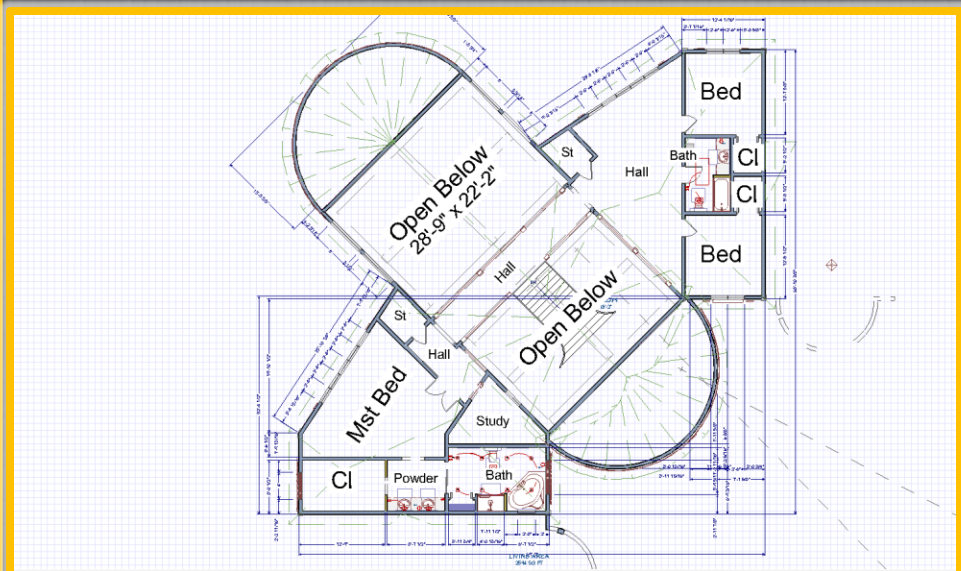

1st Floor

2nd Floor

6788 Square Feet Model

Designed By: Jerod Williams

5BR/3Bath

1st Floor

2nd Floor

7283 Square Feet Model

Designed By: Jerod Williams

5BR/3Bath

1st Floor

2nd Floor

3223 Square Feet Model

Designed By: Jerod Williams

4BR/3Bath

Floor Plan

1st Floor

2nd Floor

3798 Square Feet Model

Designed By: Jerod Williams

4BR/2.5 Bath

1st Floor

2nd Floor

4828 Square Feet Model

2nd Floor

5095 Square Feet Model

Designed By: Jerod Williams

5BR/4Bath